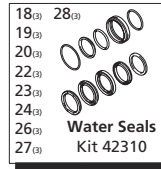

Repair Kits

Pos	Code	Description	Qty.	Pos	Code	Description	Qty.	Legend		
1	2820290	Screw M12x110	63	8	40	2820540	Crankshaft - 38mm Solid Shaft	1	Ø 20	Ø 20
2	2820470	Washer	8	41	2820280	Key 10x8x70	1			
3	2820140	Pump head	1	42	2820330	Eyebolt	(7 ft/lbs)	1		
4	2680150	O-Ring Ø42.52x2.62	2	43	2820320	Plug	(11 ft/lbs)	1	RTF135	RTF165
5	2820630	Plug	(221 ft/lbs)	2	44	2820350	Seal	1		
8	390291	O-Ring Ø28.25x2.62	2	45	2820090	Shim 0.05mm	1			
9	2820620	Plug	(221 ft/lbs)	2	45	2820180	Shim 0.10mm	1		
10	2820550	Plug	(295 ft/lbs)	3	45	2820190	Shim 0.20mm	1		
11	2820590	Ring	3	46	2820860	Cover	1			
12	660170	O-Ring Ø31.42x2.62	3	47	850250	Screw M8x12	(11 ft/lbs)	2		
13	2829051	Complete valve	3	48	2820640	Goujon	3			
14	2820610	Plug	(15 ft/lbs)	3	49	2820750	Pistons	3		
15	2820650	Washer	3	50	2820600	Piston	3			
16	2021580	O-Ring Ø13.23x1.78	3	51	2820240	Seeger	6			
17	2820660	Ring	3	52	2820850	Guiding piston	3			
18	2820690	Ring	3	53	2820210	Con rod pin	3			
19	2820680	Gasket	3	54	2820050	Con rod	3			
20	2820670	Ring	3	55	2820840	O-Ring Ø221.92x2.62	1			
21	2820700	Piston guide	3	56	2820030	Complete cover	1			
22	2820710	Gasket	3	57	2820300	Plug	(7 ft/lbs)	1		
23	2820770	Ring	3	58	2820310	Plug	(7 ft/lbs)	1		
24	2820760	O-Ring Ø53.7x1.78	3	59	540290	Screw M8x25	(18 ft/lbs)	8		
25	2820720	Piston guide	3	60	2820010	Pump housing	1			
26	2820730	Gasket	3							
27	2820740	Spacer	3							
28	393000	O-Ring Ø44.17x1.78	3							
29	2821140	Seal	3							
30	2820060	Cover	1							
31	1343020	Screw M6x16	(7 ft/lbs)							
32	820510	O-Ring Ø10.82x1.78	1							
33	880581	Plug	(11 ft/lbs)							
34	651540	O-Ring Ø107.62x2.62	2							
35	2820370	Bearing	2							
36	2820350	Seal	1							
37	2820040	Cover	2							
38	1381850	Washer	20							
39	540290	Screw M8x25	(18 ft/lbs)							

OIL CAPACITY - 137 OZ