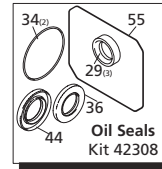

Repair Kits

Pos	Code	Description	Qty.	Pos	Code	Description	Qty.	Legend		
1	2820290	Screw M12x110	63	8	40	2820540	Crankshaft - 38mm Solid Shaft	1	Ø 20	Ø 20
2	2820470	Washer	8	41	2820280	Key 10x8x70	1			
3	2820140	Pump head	1	42	2820330	Eyebolt	(7 ft/lbs)	1		
4	2680150	O-Ring Ø42.52x2.62	2	43	2820320	Plug	(11 ft/lbs)	1	RTF135	RTF165
5	2820630	Plug	(221 ft/lbs)	2	44	2820350	Seal	1		
8	390291	O-Ring Ø28.25x2.62	2	45	2820090	Shim 0.05mm	1			
9	2820620	Plug	(221 ft/lbs)	2	45	2820180	Shim 0.10mm	1		
10	2820550	Plug	(295 ft/lbs)	3	45	2820190	Shim 0.20mm	1		
11	2820590	Ring	3	46	2820860	Cover	1			
12	660170	O-Ring Ø31.42x2.62	3	47	850250	Screw M8x12	(11 ft/lbs)	2		
13	2829051	Complete valve	3	48	2820640	Goujon	3			
14	2820610	Plug	(15 ft/lbs)	3	49	2820750	Pistons	3		
15	2820650	Washer	3	50	2820600	Piston	3			
16	2021580	O-Ring Ø13.23x1.78	3	51	2820240	Seeger	6			
17	2820660	Ring	3	52	2820850	Guiding piston	3			
18	2820690	Ring	3	53	2820210	Con rod pin	3			
19	2820680	Gasket	3	54	2820050	Con rod	3			
20	2820670	Ring	3	55	2820840	O-Ring Ø221.92x2.62	1			
21	2820700	Piston guide	3	56	2820030	Complete cover	1			
22	2820710	Gasket	3	57	2820300	Plug	(7 ft/lbs)	1		
23	2820770	Ring	3	58	2820310	Plug	(7 ft/lbs)	1		
24	2820760	O-Ring Ø53.7x1.78	3	59	540290	Screw M8x25	(18 ft/lbs)	8		
25	2820720	Piston guide	3	60	2820010	Pump housing	1			
26	2820730	Gasket	3							
27	2820740	Spacer	3							
28	393000	O-Ring Ø44.17x1.78	3							
29	2821140	Seal	3							
30	2820060	Cover	1							
31	1343020	Screw M6x16	(7 ft/lbs)							
32	820510	O-Ring Ø10.82x1.78	1							
33	880581	Plug	(11 ft/lbs)							
34	651540	O-Ring Ø107.62x2.62	2							
35	2820370	Bearing	2							
36	2820350	Seal	1							
37	2820040	Cover	2							
38	1381850	Washer	20							
39	540290	Screw M8x25	(18 ft/lbs)							

OIL CAPACITY - 137 OZ